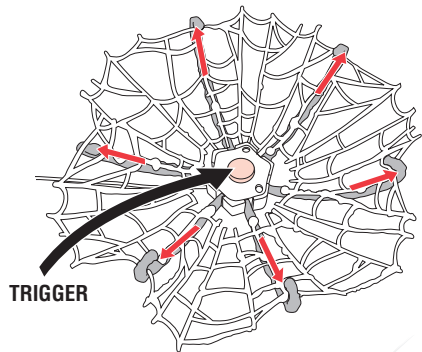

SPIDER-MAN 3

SPIDER-MAN® versus VENOM™

1 Set trap by pushing all trap arms out into the open, "locked" position.

2 Trigger trap by dropping it on top of VENOM. Trap will snap shut and snare figure.

3 Hang trap using the red clip.

AGES 4+
69517/69110 Asst.

Battle these figures on and around WEBWORLD playsets (sold separately)!

P/N: 6671520000

Not suitable for children under 3 years because of small parts — choking hazard.

Spider-Man and all related characters and the distinctive likeness thereof: TM & © 2007 Marvel Characters, Inc. Spider-Man 3, the Movie: TM & © 2007 Columbia Pictures Industries, Inc. All rights reserved. ®* and/or TM* & © 2007 Hasbro. All Rights Reserved. TM & © denote U.S. Trademarks.