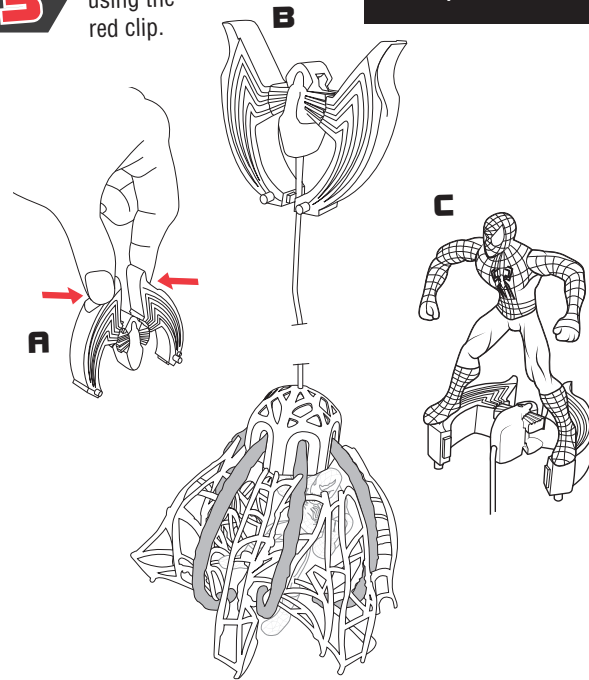

SPIDER-MAN 3

SPIDER-MAN® versus VENOM™

1 Set trap by pushing all trap arms out into the open, "locked" position.

2 Trigger trap by dropping it on top of VENOM. Trap will snap shut and snare figure.

3 Hang trap using the red clip.

AGES 4+
69517/69110 Asst.

Battle these figures on and around WEBWORLD playsets (sold separately)!

P/N: 6671520000

Not suitable for children under 3 years because of small parts — choking hazard.

Spider-Man and all related characters and the distinctive likeness thereof: TM & © 2007 Marvel Characters, Inc. Spider-Man 3, the Movie: TM & © 2007 Columbia Pictures Industries, Inc. All rights reserved. ®* and/or TM* & © 2007 Hasbro. All Rights Reserved. TM & © denote U.S. Trademarks.