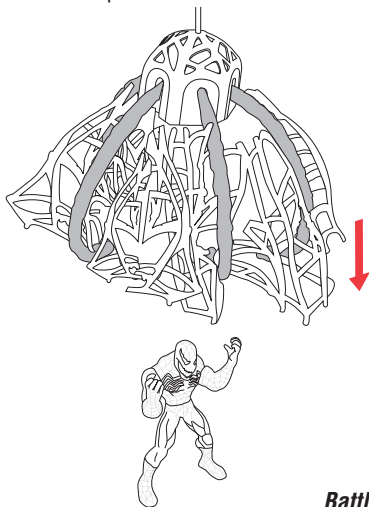

SPIDER-MAN 3

SPIDER-MAN® versus VENOM™

1 Set trap by pushing all trap arms out into the open, "locked" position.

2 Trigger trap by dropping it on top of VENOM. Trap will snap shut and snare figure.

3 Hang trap using the red clip.

AGES 4+
69517/69110 Asst.

Battle these figures on and around WEBWORLD playsets (sold separately)!

P/N: 6671520000

Not suitable for children under 3 years because of small parts — choking hazard.

Spider-Man and all related characters and the distinctive likeness thereof: TM & © 2007 Marvel Characters, Inc. Spider-Man 3, the Movie: TM & © 2007 Columbia Pictures Industries, Inc. All rights reserved. ®* and/or TM* & © 2007 Hasbro. All Rights Reserved. TM & © denote U.S. Trademarks.